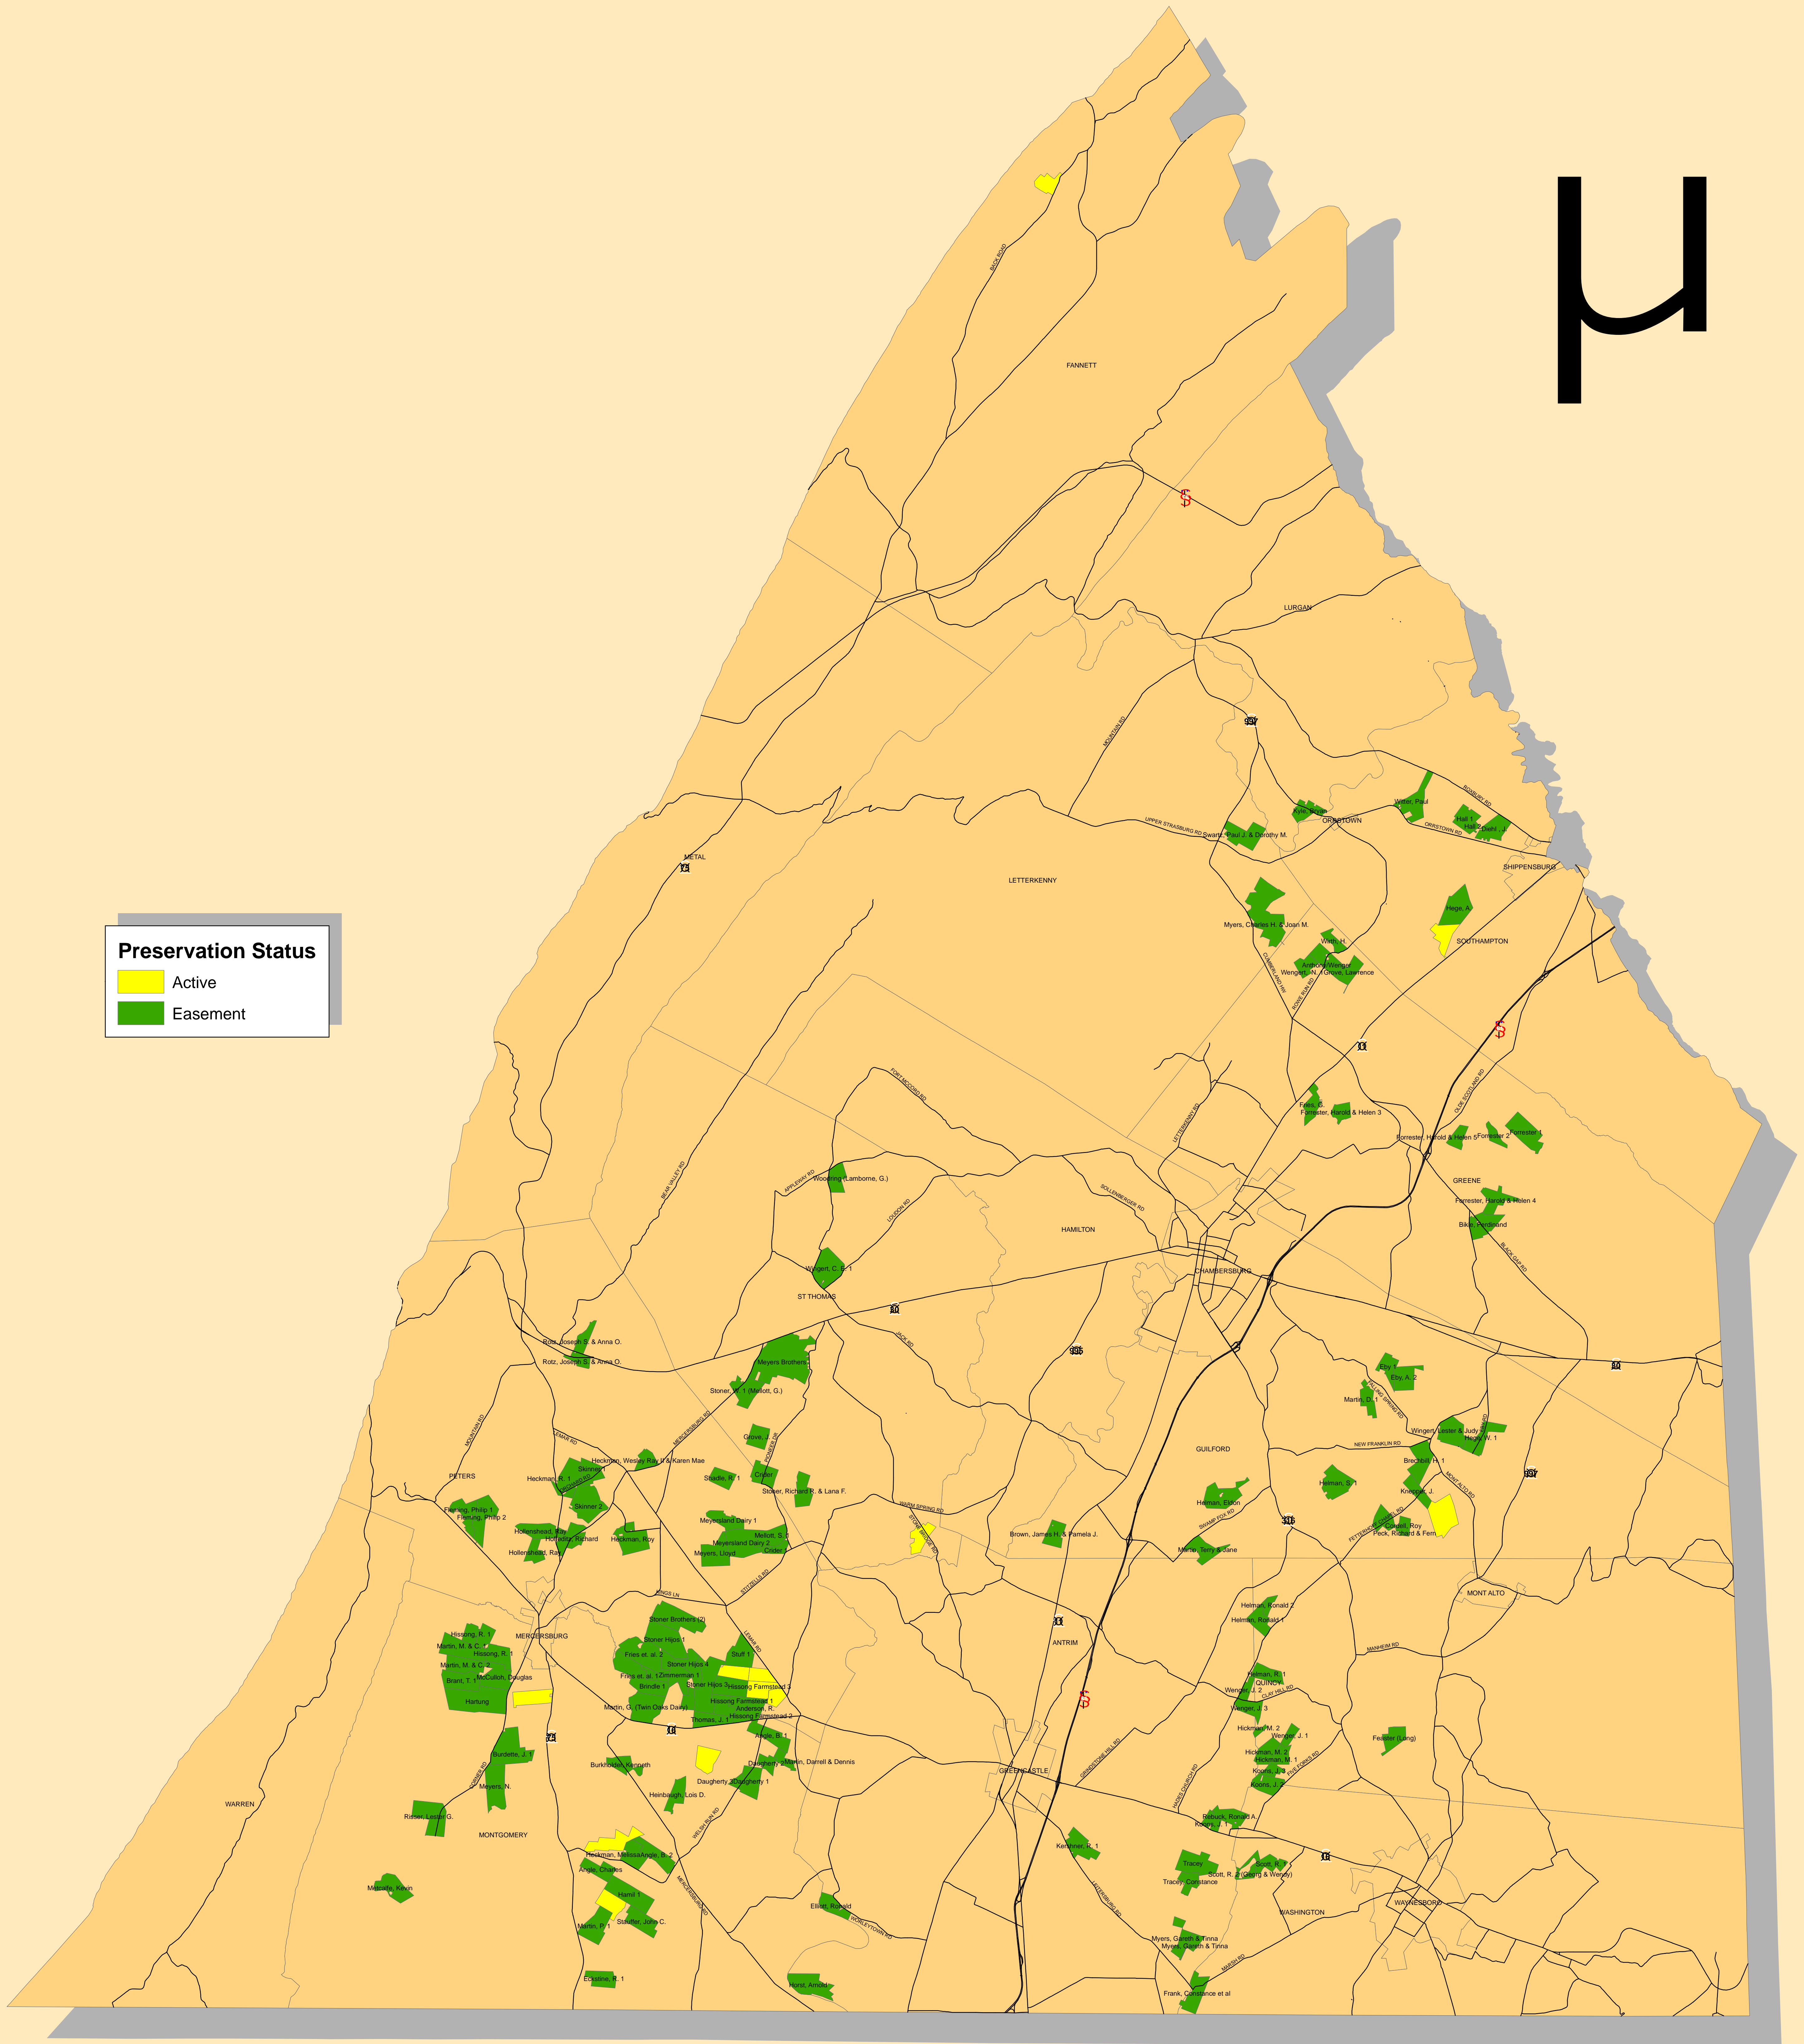

Franklin County Agricultural Preservation Program

Preservation Status

- Active
- Easement

Sources: Franklin County Planning Department, February 2010
 Pennsylvania Department of Transportation, 2007